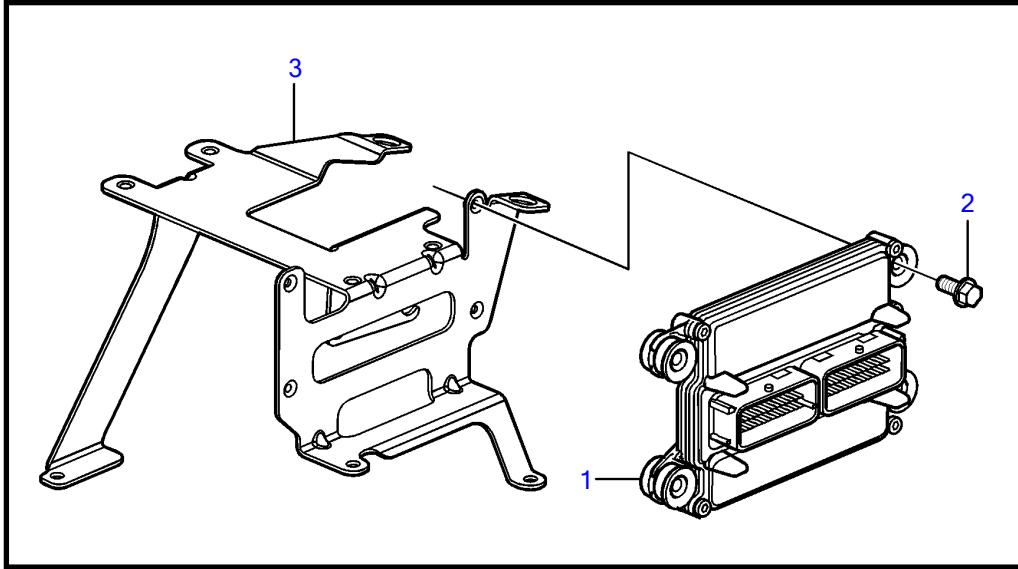

5.7GXICE-320-R

25404

5.7GXICE-320-R

REF	PART NO.	QTY	DESCRIPTION	NOTES
1	21461929	1	Module	
2	3843651	4	Flange screw	
3	21333459	1	Bracket	
4	3858973	1	Bolt	
5	3859020	1	Sensor, MAT/MAP	
6	3858988	1	• Sealing	
7	3858979	1	Sensor, crankshaft position	
8	3859009	1	• O-ring	
9	3858983	1	Bolt	
10		1	Throttle body	See "Throttle Body" page
		2	Sensor, throttle position	
		1	Switch, idle validation	
11	3863130	1	Sensor, camshaft position	
12	3850397	1	Switch	
13	3850357	2	Knock sensor	
14	3593571	1	Fitting	
15	3887328	1	Sensor, oil pressure	
16	3887970	1	Fitting	
17	3889526	4	Sensor, temperature	
18	3883724	4	Sensor, oxygen	