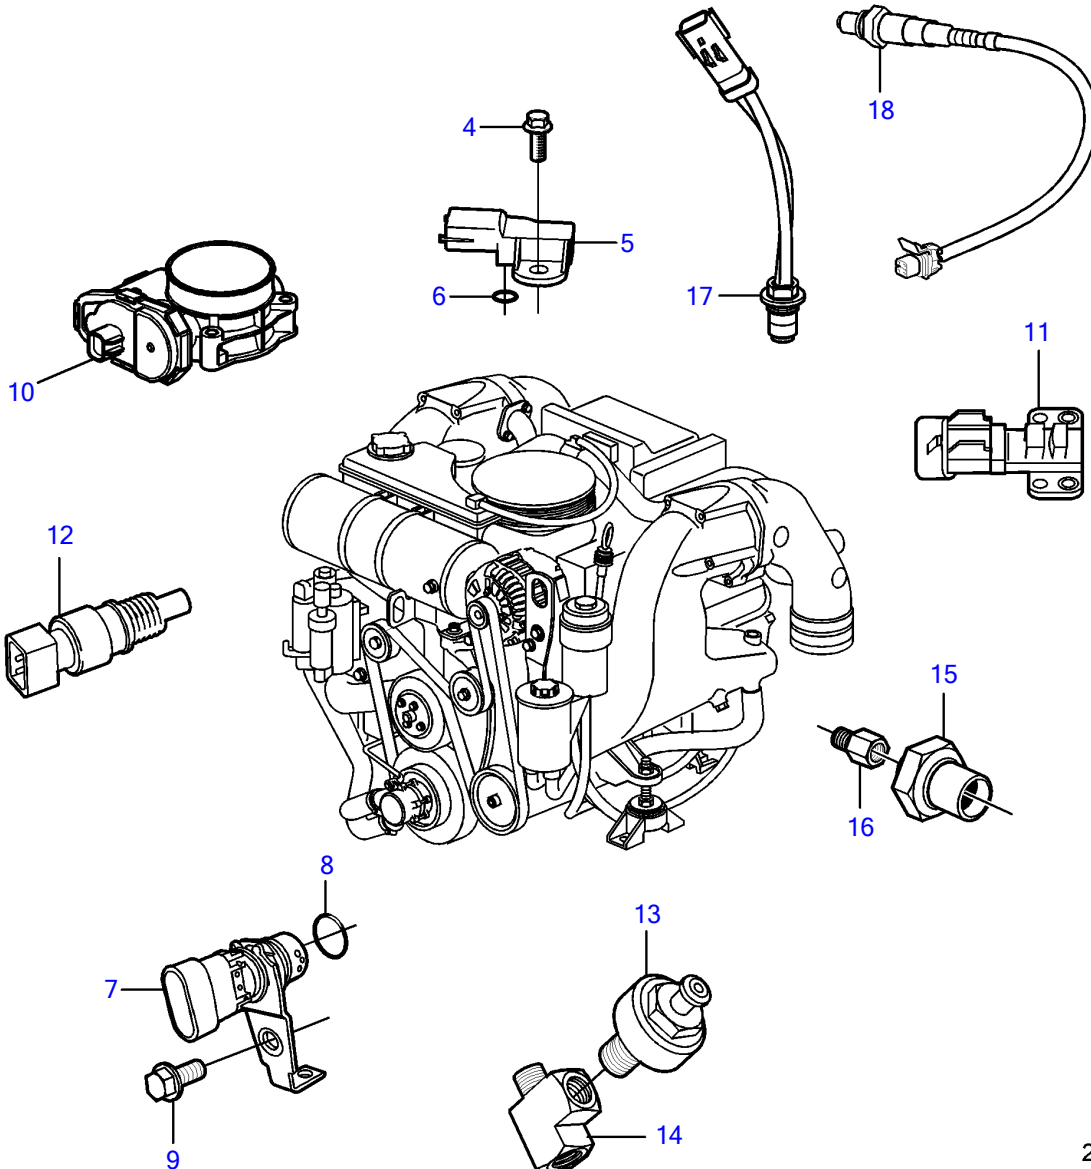

5.7GXICE-320-R

25404

5.7GXICE-320-R

REF	PART NO.	QTY	DESCRIPTION	NOTES
1	21461929	1	Module	
2	3843651	4	Flange screw	
3	21333459	1	Bracket	
4	3858973	1	Bolt	
5	3859020	1	Sensor, MAT/MAP	
6	3858988	1	• Sealing	
7	3858979	1	Sensor, crankshaft position	
8	3859009	1	• O-ring	
9	3858983	1	Bolt	
10		1	Throttle body	See "Throttle Body" page
		2	Sensor, throttle position	
		1	Switch, idle validation	
11	3863130	1	Sensor, camshaft position	
12	3850397	1	Switch	
13	3850357	2	Knock sensor	
14	3593571	1	Fitting	
15	3887328	1	Sensor, oil pressure	
16	3887970	1	Fitting	
17	3889526	4	Sensor, temperature	
18	3883724	4	Sensor, oxygen	